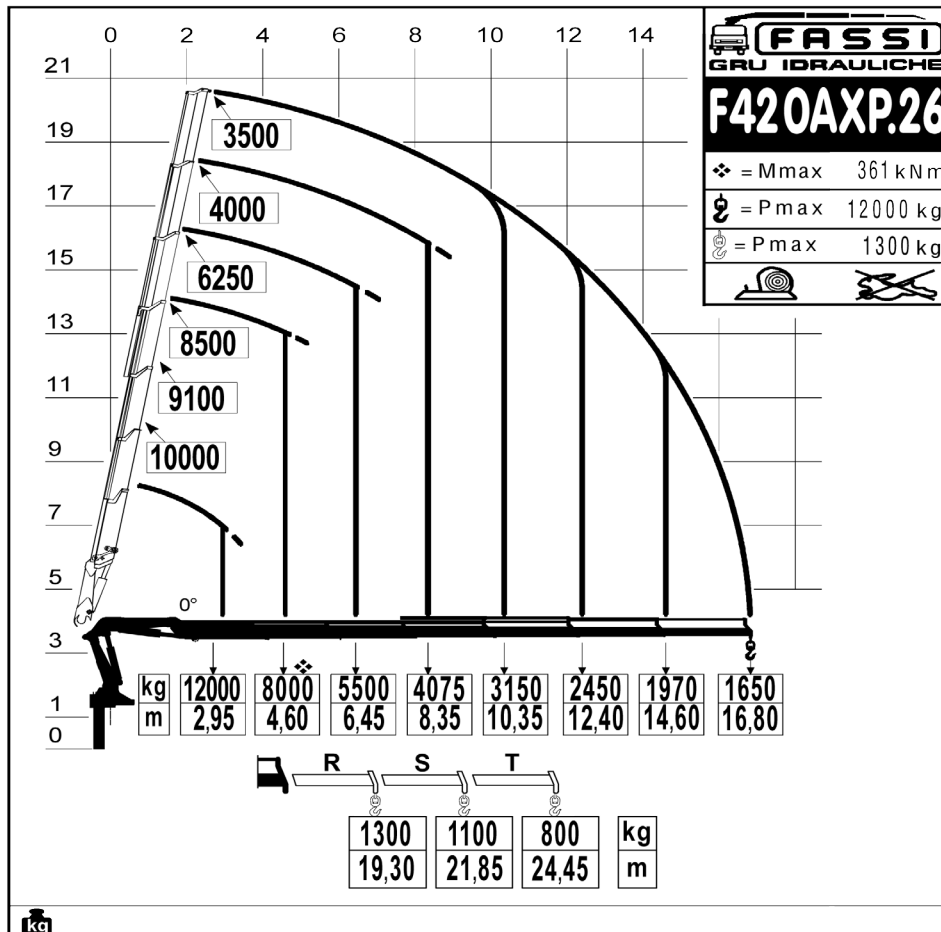

Isuzu 8x4 Fassi 420AXP.26

This unit can change between a flat deck truck and a tractor unit

Semi - 18 Tonne Payload - 13m Deck
Truck - 7.5 Tonne Payload - 6.3m Deck

Lifting Capacity - 12 Tonne
Maximum Lifting Reach - 16.8m
Maximum Lifting Reach with Manual - 24.5m

FASSI 420AXP.26