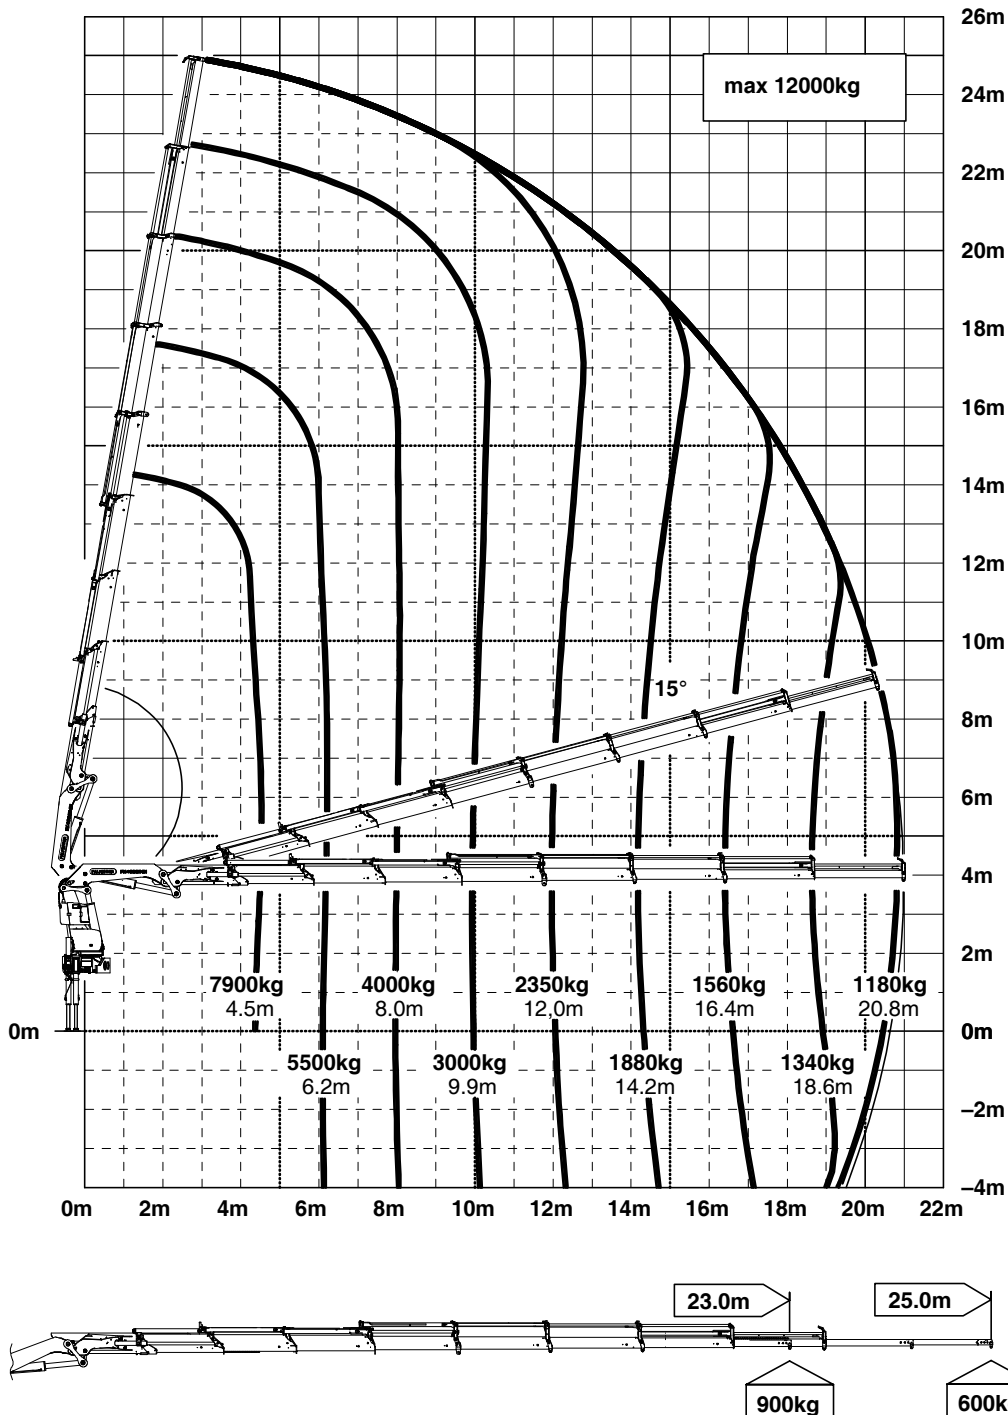

# Volvo FM 8x4 Palfinger PK 42002

Deck Length - 6.6m

Truck Payload - 5.5 Tonne

Truck & Trailer Payload - 18.7 Tonne

Lifting Capacity - 12 Tonne

Maximum Lifting Reach - 25m

Man Cage Height to Floor - 27m

PALFINGER PK 42002 SH-G