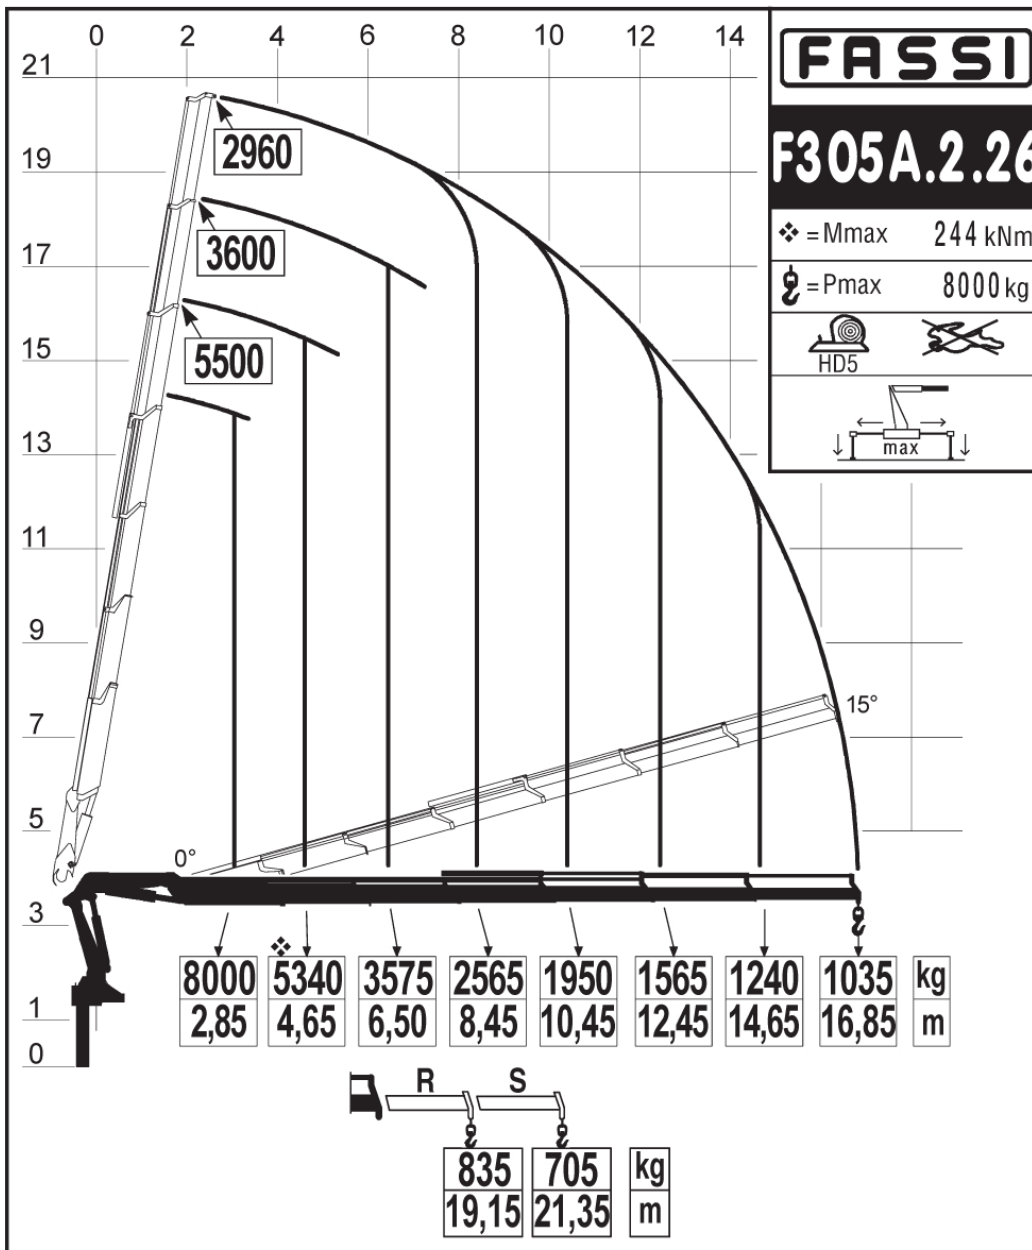

**Freightliner 8x4**  
**Fassi F305A.2.26**

This unit can change between a flat deck truck and a tractor unit

Semi - 22 Tonne Payload  
 Truck - 9.5 Tonne Payload - 6m Deck

Lifting Capacity - 8 Tonne  
 Maximum Lifting Reach - 16.85m  
 Maximum Lifting Reach with Manual - 21.35m

**FASSI F305A.2.26**