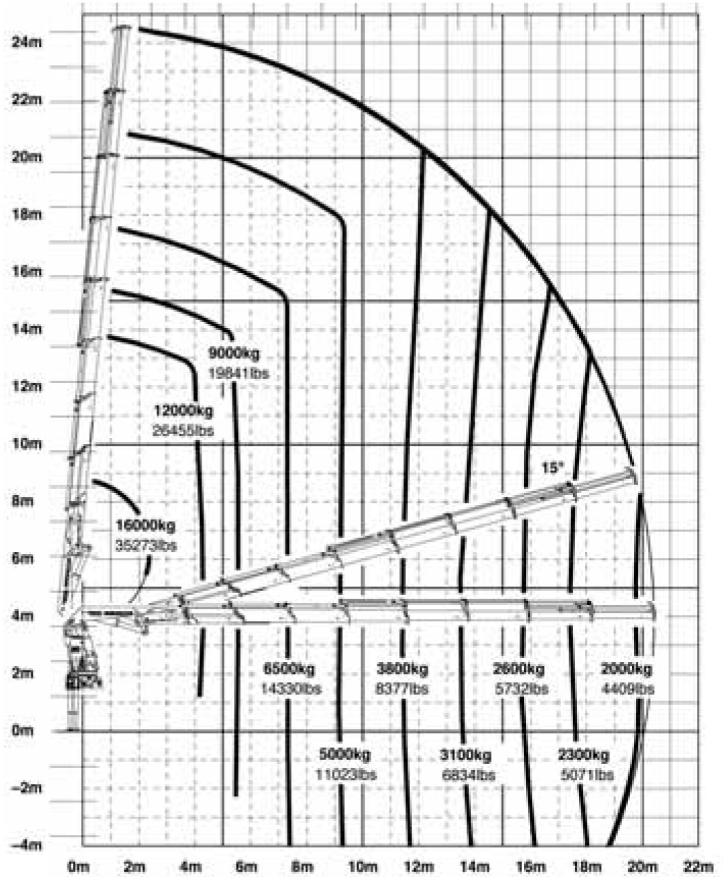

**Hino 700 10x4
Palfinger PK 60002**

Deck Length - 6.1m

Truck Payload - 6 Tonne

Truck & Trailer Payload - 14.5 Tonne

On Permit - Indivisible Load

Truck Payload - 10 Tonne

Truck & Trailer Payload - 20 Tonne

Lifting Capacity - 17.5 Tonne

Maximum Lifting Height Hydraulics - 24m

Maximum Lifting Height with Manual - 28m

Winch capable of lifting up to 3.5 Tonne

Max Man Cage Height - 30m

PALFINGER PK 60002 PERFORMANCE