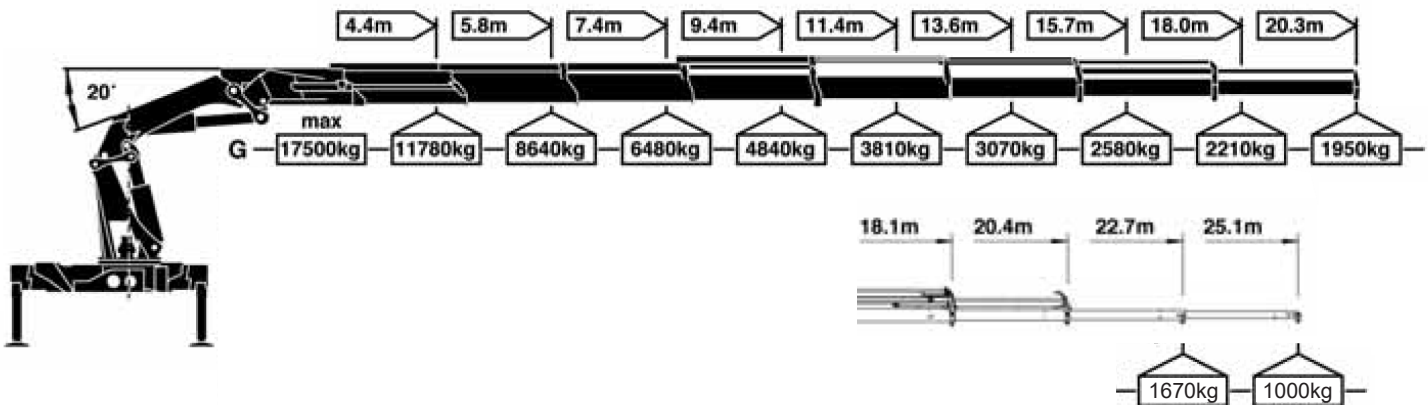

**Hino 700 10x4
Palfinger PK 60002**

Deck Length - 6.1m

Truck Payload - 6 Tonne

Truck & Trailer Payload - 14.5 Tonne

On Permit - Indivisible Load

Truck Payload - 10 Tonne

Truck & Trailer Payload - 20 Tonne

Lifting Capacity - 17.5 Tonne

Maximum Lifting Height Hydraulics - 24m

Maximum Lifting Height with Manual - 28m

Winch capable of lifting up to 3.5 Tonne

Max Man Cage Height - 30m

PALFINGER PK 60002 PERFORMANCE