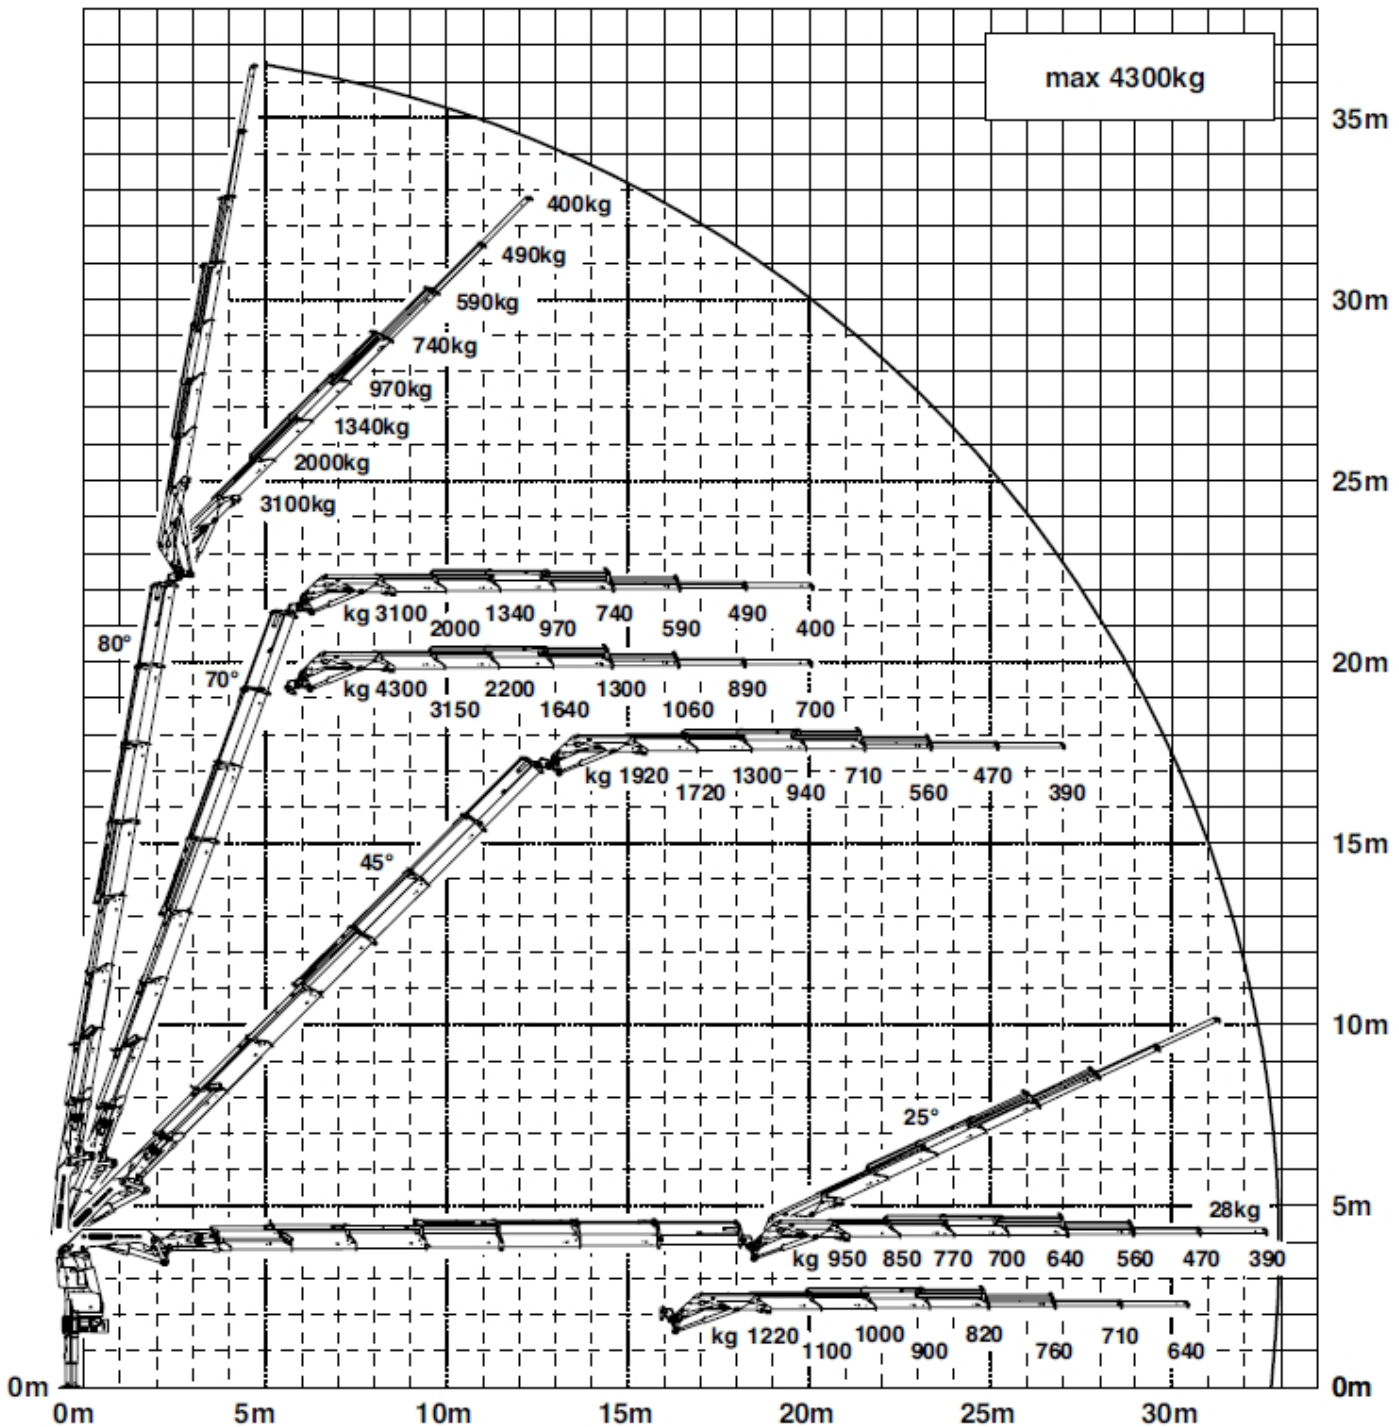

MCINTOSH
CRANES

Isuzu 10x4
Palfinger PK 65002

PALFINGER PK 65002 SH-F

Isuzu 10x4 Palfinger PK 65002

Deck Length - 6.1m

Lifting Capacity - 19.1 Tonne

Truck Payload - 5.7t

Maximum Radius Hydraulics - 29m

Maximum Radius Manuals - 32.5m

On Permit - Indivisible Load

Winch capable of lifting up to 3.5 Tonne

Truck Payload - 11.6t

Max Man Cage Height - TBC

PALFINGER PK 65002 SH-F