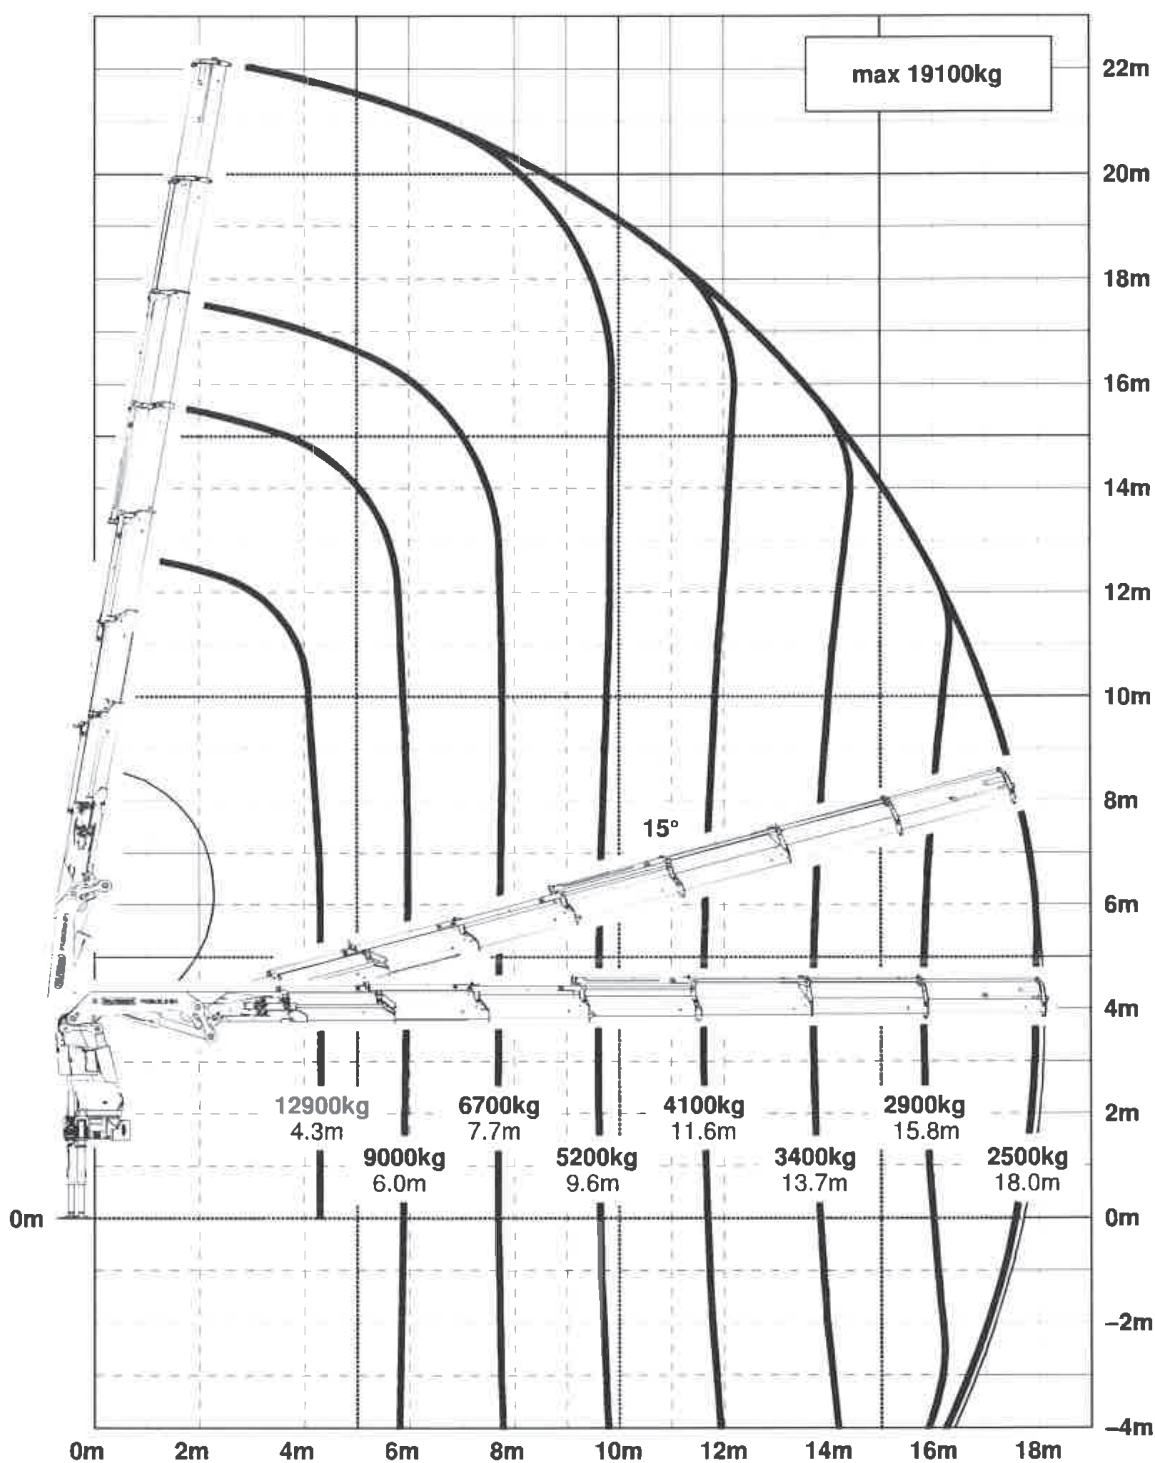

MCINTOSH
CRANES

Isuzu 10x4
Palfinger PK 65002

PALFINGER PK 65002 SH-F

Isuzu 10x4 Palfinger PK 65002

Deck Length - 6.1m

Lifting Capacity - 19.1 Tonne

Truck Payload - 5.7t

Maximum Radius Hydraulics - 29m

Maximum Radius Manuals - 32.5m

On Permit - Indivisible Load

Winch capable of lifting up to 3.5 Tonne

Truck Payload - 11.6t

Max Man Cage Height - TBC

PALFINGER PK 65002 SH-F